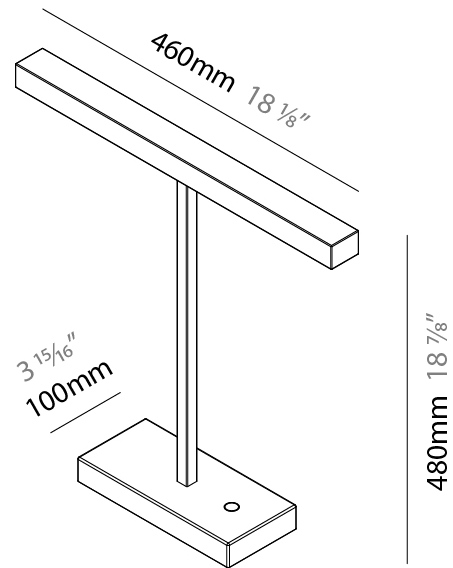

PROJECT	
TYPE	
SPECIFIER	
QUANTITY	
DATE	

ELLE PORTABLE

D204002-

base number   Finish
Options

1. To build a product code in our configurator select the specify button on the base model # product page
2. To build a manual product code on this datasheet choose from the options listed below in blue font and add the suffix to the base model #

GENERAL

Series: Elle
Brand: Zaneen
Division: Design
Mounting Type: Portable
Mounting Location: Table
Subcategory: Task

PHYSICAL

Shape: Square
Length (mm): 460
Length (in): 18 ¹/₈
Width (mm): 100
Width (in): 3 ¹⁵/₁₆
Height (mm): 480
Height (in): 18 ⁷/₈
Light Distribution: Direct
Diffuser: Acrylic Bi-Satin
Fixture Finish: MBK / MWH / MCB
Fixture Material: Aluminum

ELECTRICAL

Lamp Type: LED
Input Wattage (W): 6
Dimming: Touch Dimming
Driver Included: Yes
Driver Location: Inline Transformer Plug
Driver Class: Class 2
Input Voltage (V): 120 - 277
Output Voltage (V): 24

LED

Color Temperature (°K): 3000
CRI: >90 CRI
Lamp Life (hrs): 50000

OPTICAL

RATINGS AND CERTIFICATIONS

Certified By: Certified for North American Standards
IP rating: IP20